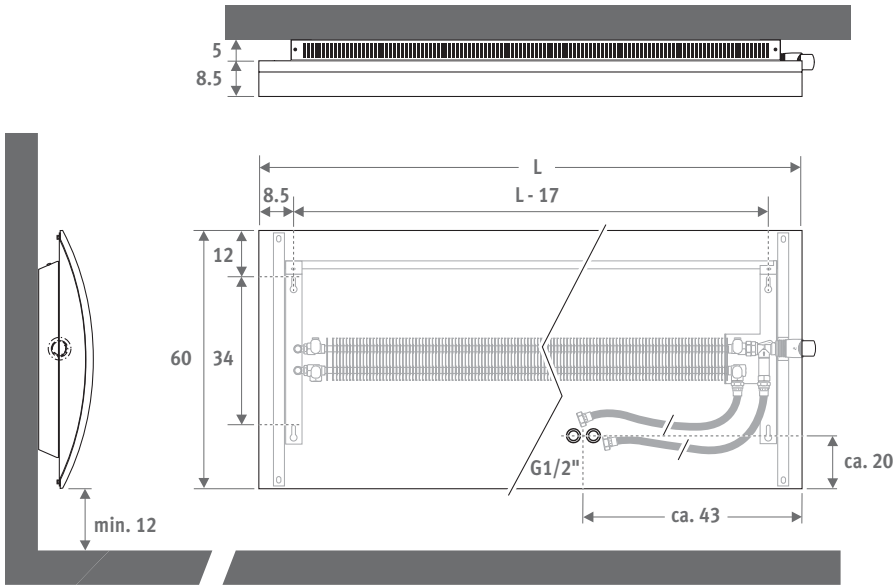

Also available as vertical version.
See page 262.

GEO HORIZONTAL black 603

GEO HORIZONTAL

DIMENSIONS (in cm)

code	height	length	colour
GEHW . 060	100.	XXX	fill in colour code

Watts	Watts	€	€
75/65	55/45	st. colour	other

Connection set with hoses included.

DELIVERY

- completely pre-assembled
- complete with right handed connection with Jaga valve, extension pipe and chrome Deco thermostatic head
- flexible hoses 1/2" (L=60 cm) for connection to the wall