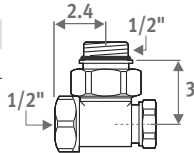

OPTION

Lockshield 1/2" 90°

CODE	€
5090.110	8,80