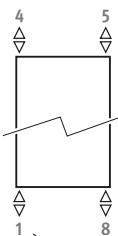

## DIMENSIONS (in cm)

## CONNECTION

Code:

1° number = flow

2° number = return

Standard connection:

Code 18, reversible 18 or 81

Other connections (no surcharge):

- top connection: enter code 45 or 54. Insert pipe included. Has to be mounted in the return. Always mount an air vent on the central heating pipework.
- single point connection: code 11 (left) or 88 (right) instead of 18. Always use a diffusion tube of minimum 40cm long.