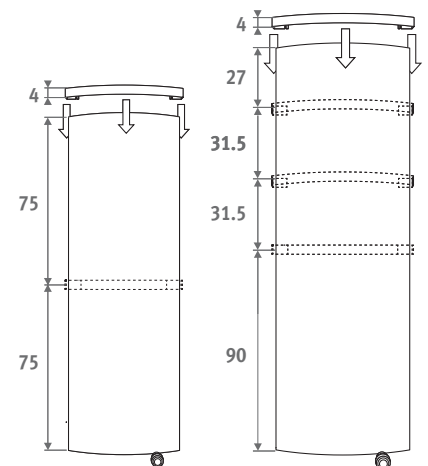

CODE	L	for radiator	€
90912.01	53	150 x 50	118,40
90912.00	63	180 x 60	138,40

Can be mounted at different heights.