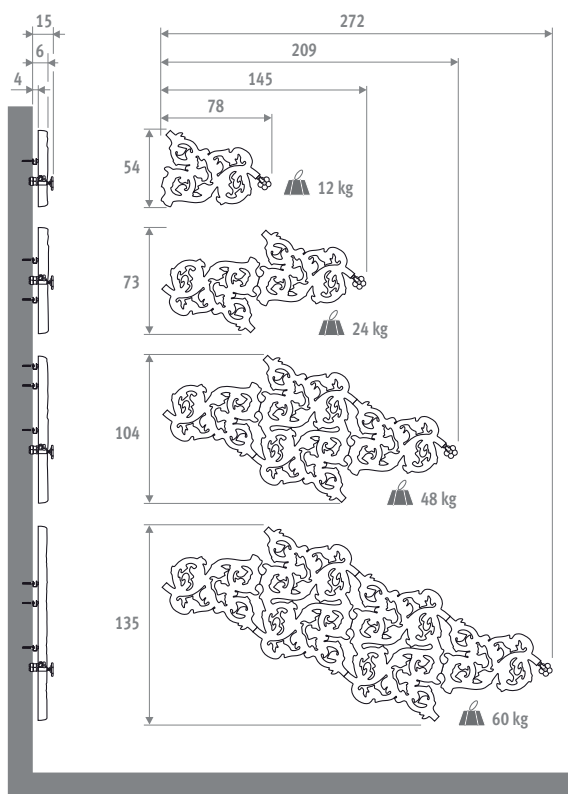

## DIMENSIONS (in cm)

The Heatwave can be mounted in any orientation through 360°.

code	model	colour
HEAW . 001	OS	XXX
fill in colour code _____		

Model	Watts		€	
	75/65	55/45	st. colour	other
OS	232	126	1543,50	1852,20
OM	430	236	2646,00	3175,20
OL	820	449	5071,50	6085,80
XL	1255	709	7166,30	8599,50