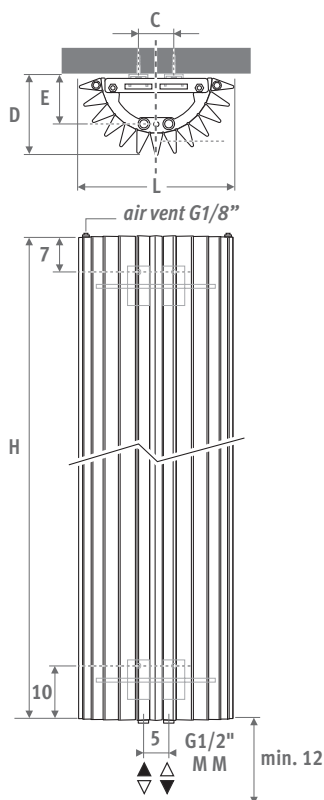

## DIMENSIONS (in cm)

L	C	D	E
27.8	7.4	14.2	7.7
31.3	10.8	15.7	9.6
34.8	14.4	17.7	11.5

## DELIVERY

- central connection MM underneath
- wall fixing
- 2 chrome-plated air vents G1/8"