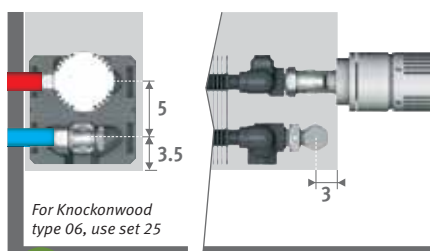

add to the code of the radiator /00.

Ex. KNOW.030 060 06.xxx/00

For valve set prices see chapter "Connection sets & valves"

CONNECTION SETS

To the wall, totally concealed within the casing

TRV head and sleeve couplings Eurocone 3/4" included.

For Knockonwood type 06, use set 25

set 225

CODE 2-PIPE

	COLO.SW2.JC.4...	64,80
	COLO.SW2.JW.4...	55,30

fill in sleeve coupling code	
Precision metal tube 14/1	114
Precision metal tube 15/1	115
Precision metal tube 16/1	116
RPE/ALU tube 16/2	616