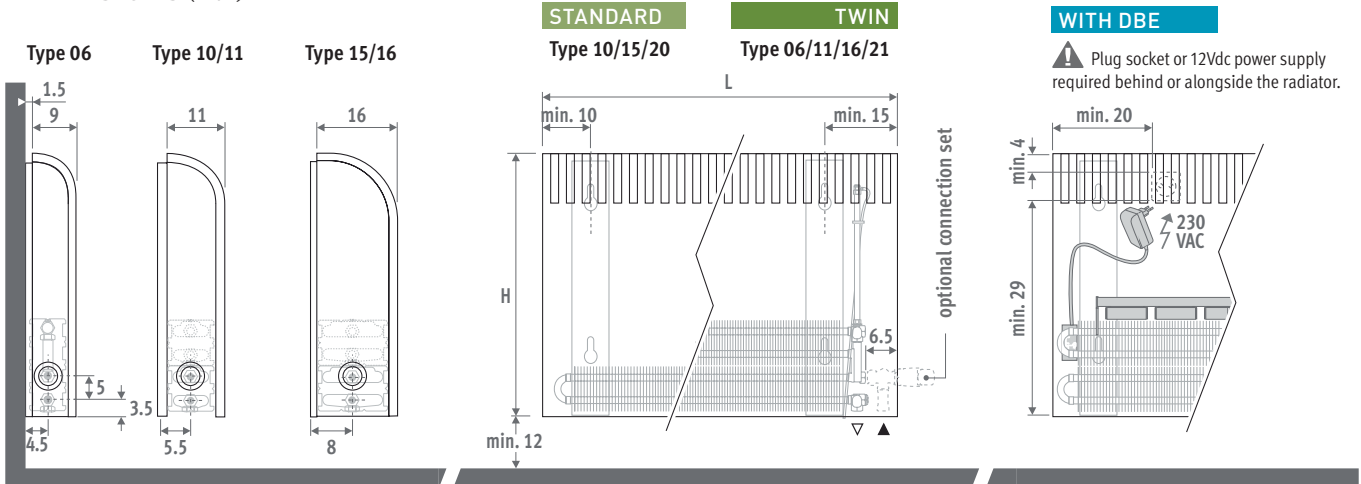

KNOCKONWOOD

DIMENSIONS (in cm)