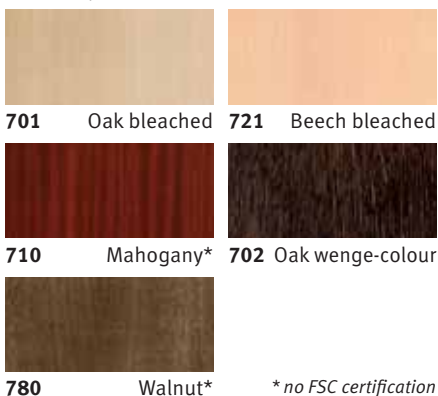

KNOCKONWOOD

DIMENSIONS (in cm)

DELIVERY

Delivered in a cardboard box, which can also be used as protection on site after installation.

Standard delivery:

1. Low-H₂O heat exchanger with wall brackets, fixing kit, extended air vent 1/8" and drain plug 1/2"
   - casing in one piece with wooden cover in plywood with high-grade veneer and metal side panels in sandblast grey (001)
   - cover plate in stainless steel effect for the side panel at the opposite end from the valve
2. Delivery with DBE:

- number of DBE unit(s) varies according to the length
- operation, control and power supply 12VDC
- mounting instructions
- packed with the radiator

WOOD FINISHES

The wooden casing is finished with a scratch-resistant polyurethane varnish, satin mat, gloss degree 40%. High UV resistance.

Category 1

Category 2

* no FSC certification

CONNECTION

Standard connection:

Bottom end left or right, to the wall or to the floor. Connection to the wall via the bottom of the casing, or totally concealed within the casing, depending on the valve or connection set chosen.

Optional high level valve:

add to the code of the radiator /30 (left) or /60 (right)
Ex. KNOW.030 060 06.xxx/60
High level valve details : see "Connection sets & Valves".

Optional remote controlled valve:

add to the code of the radiator /00.

Ex. KNOW.030 060 06.xxx/00

For valve set prices see chapter "Connection sets & valves"

CONNECTION SETS

To the wall, totally concealed within the casing

TRV head and sleeve couplings Eurocone 3/4" included.

For Knockonwood type 06, use set 25

set 225

CODE 2-PIPE

	COLO.SW2.JC.4...	64,80
	COLO.SW2.JW.4...	55,30

fill in sleeve coupling code	
Precision metal tube 14/1	114
Precision metal tube 15/1	115
Precision metal tube 16/1	116
RPE/ALU tube 16/2	616

Other connections: