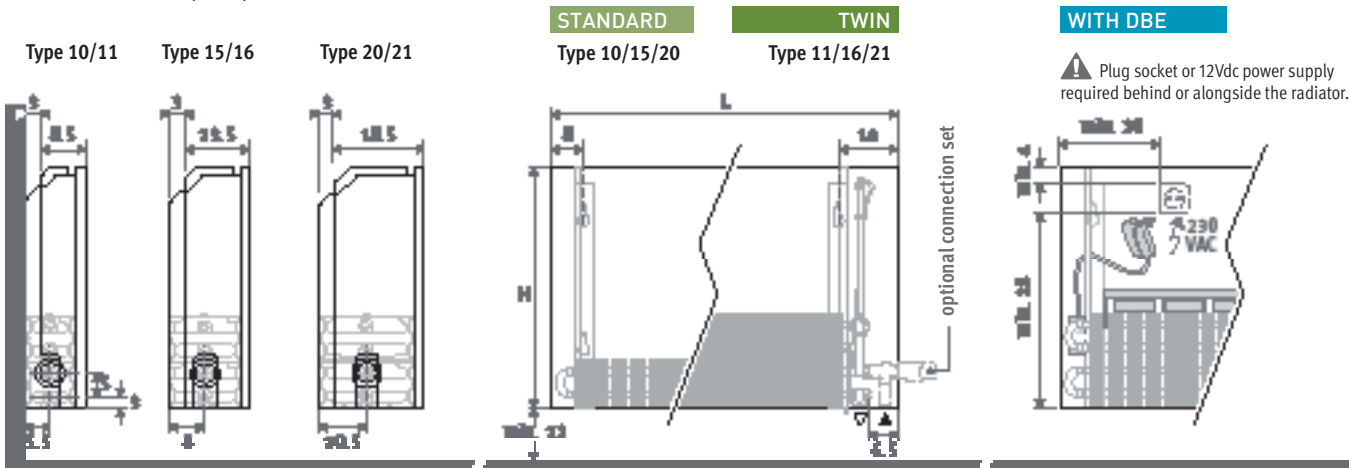

1990
European
DESIGN PRIZE

Also available as freestanding model for glazed façades.
See page 108.

LINEA PLUS

LINEA PLUS

DIMENSIONS (in cm)

⚠ Plug socket or 12Vdc power supply required behind or alongside the radiator.

DELIVERY

Easy to install by one person. Delivered in a cardboard box, which can also be used as protection on site after installation.

Standard delivery:

- Low-H₂O heat exchanger with wall brackets and fixing kit
- air vent elbow (standard) or automatic air vent (twin) 1/8" and drain plug 1/2"
- partially pre-mounted casing for connection left or right at low level