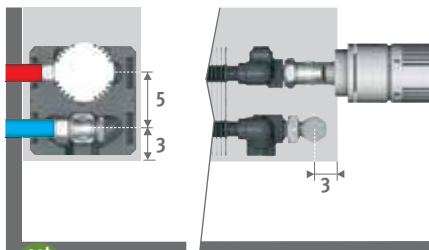

Bottom end left or right, to the wall or to the floor. Connection to the wall via the bottom of the casing, or totally concealed within the casing, depending on the valve or connection set chosen.

Optional high level valve: add to the code of the radiator /30 (left) or /60 (right)
Ex. LINW.035 050 10.xxx/60
High level valve details: see "Connection sets & Valves".

TRV head and sleeve couplings Eurocone 3/4" included.

set 225

CODE 2-PIPE

COLO.SW2.JC.4...

64,80

COLO.SW2.JW.4...

55,30

fill in sleeve coupling code