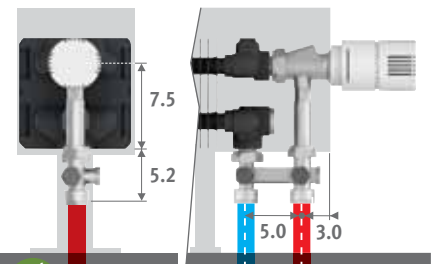

CONNECTION SETS

Jaga H-valve to the floor for one or two pipe

TRV head and sleeve couplings Eurocone 3/4" included.

set 104	CODE 1-PIPE/2-PIPE	€
	COLO.HBSF.JC.4...	80,10
	COLO.HBSF.JW.4...	70,70

fill in sleeve coupling code

Precision metal tube 14/1	114
Precision metal tube 15/1	115
Precision metal tube 16/1	116
RPE/ALU tube 16/2	616

Other connections:

see chapter "Connection sets and valves" for all connection options and technical information.