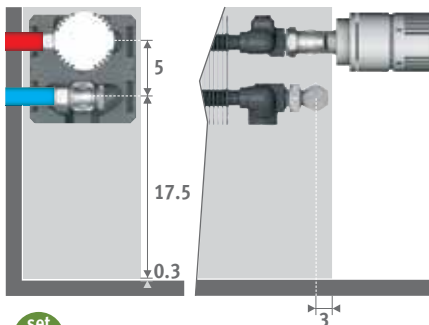

MAXI FT/FF

set 225

CODE 2-PIPE

€

COLO.SW2.JC.4...

64,80

COLO.SW2.JW.4...

55,30

fill in sleeve coupling code

Precision metal tube 14/1 114

Precision metal tube 15/1 115

Precision metal tube 16/1 116

RPE/ALU tube 16/2 616

Other connections:

See chapter "Connection sets and valves" for all connection options and technical information

ORDERING CODE

code height length type colour model conn.
MAXW. 044 063 10. XXX XX /70

fill in colour code ↙

WT (Wall Top grill)

WF (Wall Front grill)

FT (Floor Top grill)

FF (Floor Front grill)

ORDERING CODE WITH DBE

code height length type colour model conn. Option
MAXW. 044 063 10. XXX XX /70 /DBE

fill in colour code ↙

fill in model ↘

DBE should be selected according to the power in comfort mode, as stated in the price and output table. The transition between standby (inactive) and comfort is managed automatically depending on the measured temperature and settings. For boost mode: see www.theradiatorfactory.com

OPTIONS

More information and prices: see chapter "Parts & Options".

Pencil-proof grille

Unobtrusively positioned below the standard grille. Optional pencil-proof grille: to stop smaller objects or waste falling within the casing. Lacquered in the same colour as the casing. Only for Maxi WT and FT.

Base grille

Screens the bottom of the casing. Lacquered in the same colour as the casing. Only for Maxi WF and WT.

Locks

2 per casing: to ensure that the casing cannot be de-mounted without tools. For all models.

Safety screws

100 safety screws: as replacement for regular screws. Requires special tool for removal (security torx bit).

Maxi is also available in type 06: see www.theradiatorfactory.com