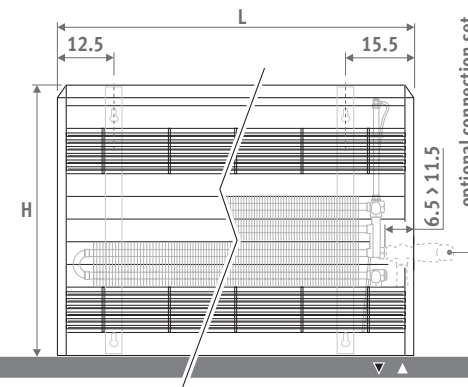

## DIMENSIONS (in cm)

Type 10/11    Type 15/16    Type 20/21  
**MAXI WT • WALL TOP GRILL**

**STANDARD**    **TWIN**  
 Type 10/15/20    Type 11/16/21

**WITH DBE**

⚠ Plug socket or 12Vdc power supply required behind or alongside the radiator.

**MAXI WF • WALL FRONT GRILL**

**MAXI FT • FLOOR TOP GRILL**

**MAXI FF • FLOOR FRONT GRILL**