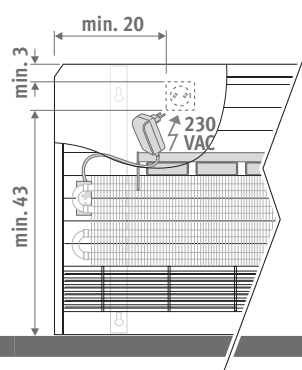

## DIMENSIONS (in cm)

Type 10/11    Type 15/16    Type 20/21  
**MAXI WT • WALL TOP GRILL**

**STANDARD**    **TWIN**  
 Type 10/15/20    Type 11/16/21

**WITH DBE**

⚠ Plug socket or 12Vdc power supply required behind or alongside the radiator.

**MAXI WF • WALL FRONT GRILL**

**MAXI FT • FLOOR TOP GRILL**

**MAXI FF • FLOOR FRONT GRILL**