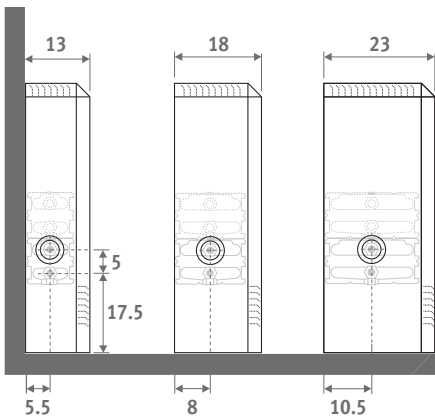

MAXI FF • FLOOR FRONT GRILL