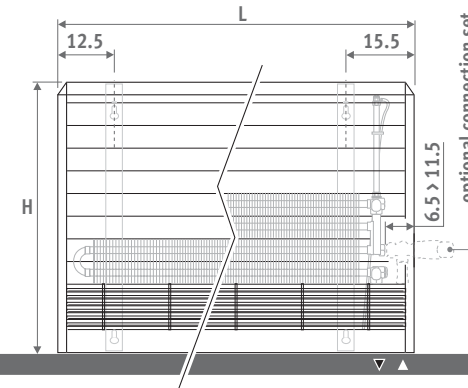

## DIMENSIONS (in cm)

Type 10/11    Type 15/16    Type 20/21  
**MAXI WT • WALL TOP GRILL**

**STANDARD**    **TWIN**  
 Type 10/15/20    Type 11/16/21

**WITH DBE**

⚠ Plug socket or 12Vdc power supply required behind or alongside the radiator.

**MAXI WF • WALL FRONT GRILL**

**MAXI FT • FLOOR TOP GRILL**

**MAXI FF • FLOOR FRONT GRILL**