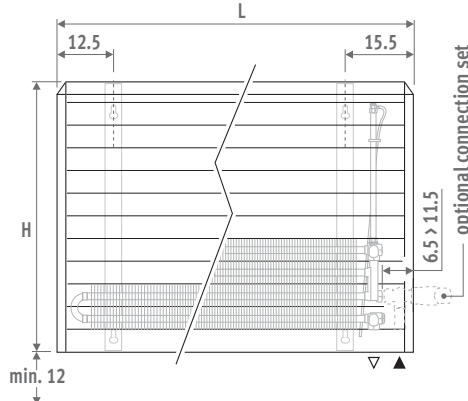

## DIMENSIONS (in cm)

Type 10/11    Type 15/16    Type 20/21  
**MAXI WT • WALL TOP GRILL**

**STANDARD**    **TWIN**  
 Type 10/15/20    Type 11/16/21

**WITH DBE**

⚠ Plug socket or 12Vdc power supply required behind or alongside the radiator.