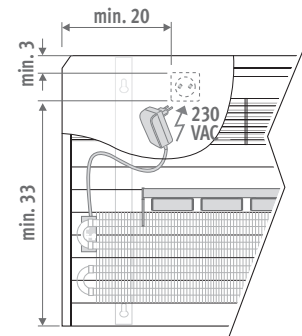

MAXI FT • FLOOR TOP GRILL