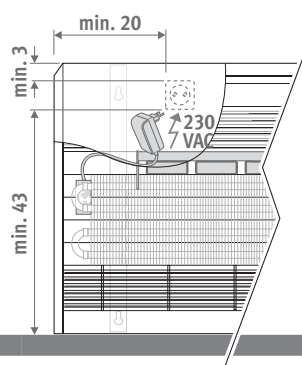

MAXI

DIMENSIONS (in cm)

⚠ Plug socket or 12Vdc power supply required behind or alongside the radiator.