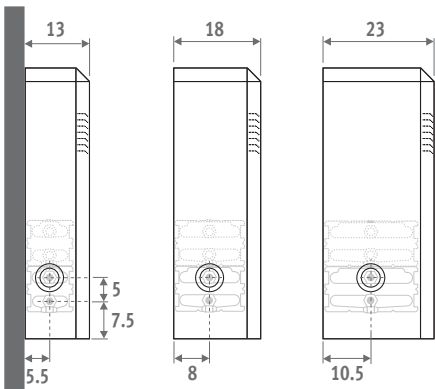

MAXI FT • FLOOR TOP GRILL