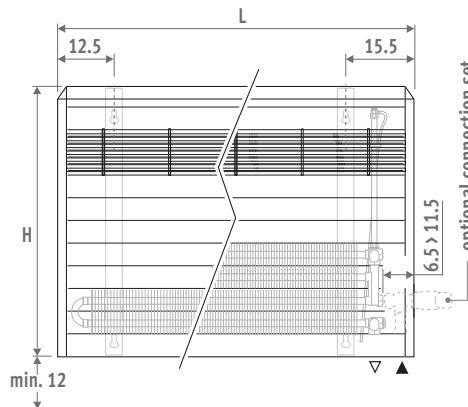

MAXI

DIMENSIONS (in cm)

⚠ Plug socket or 12Vdc power supply required behind or alongside the radiator.

MAXI FT • FLOOR TOP GRILL