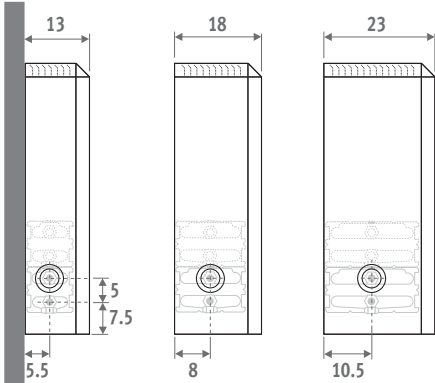

## DIMENSIONS (in cm)

Type 10/11    Type 15/16    Type 20/21  
**MAXI WT • WALL TOP GRILL**

**STANDARD**    **TWIN**  
 Type 10/15/20    Type 11/16/21

**WITH DBE**

⚠ Plug socket or 12Vdc power supply required behind or alongside the radiator.