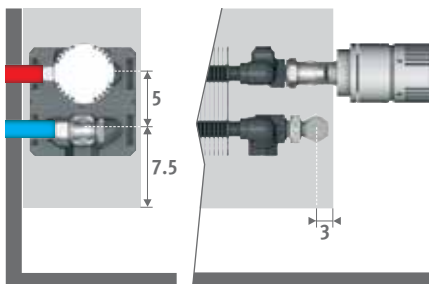

MAXI

DELIVERY

Delivered in a cardboard box, which can also be used as protection on site after installation.

Standard delivery:

- Low-H₂O heat exchanger with wall brackets, fixing kit, extended air vent 1/8" and drain plug 1/2"
- complete premounted casing for right handed bottom end connection

Delivery with DBE:

- number of DBE unit(s) varies according to the length
- operation, control and power supply 12VDC
- mounting instructions
- packed with the radiator

COLOURS

Environmentally friendly, scratch-resistant, high UV resistant powder coating.

Standard colours:

- traffic white RAL 9016 (233), smooth glossy finish
- sandblast grey (001), fine texture metallic lacquer

Other colours: see colour chart.

CONNECTION

Standard connection:

Bottom end left or right, to the wall or to the floor. Connection to the wall via the bottom of the casing, or totally concealed within the casing, depending on the valve or connection set chosen.

Optional high level valve:

add to the code of the radiator /30 (left) or /60 (right)

Ex. MAXW.044 063 10.XXX/
WF/60

High level valve details : see "Connection sets & Valves".

Optional remote controlled valve:

add to the code of the radiator /00.

Ex. MAXW.044 063 10.XXX/WF/00

For valve set prices see chapter "Connection sets & valves"

CONNECTION SETS

To the wall, totally concealed within the casing

TRV head and sleeve couplings Eurocone 3/4" included.

MAXI WT/WF