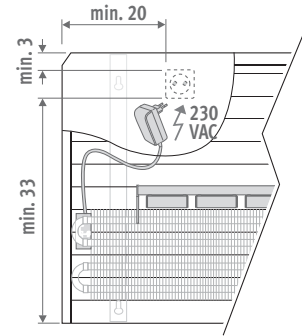

## DIMENSIONS (in cm)

Type 10/11    Type 15/16    Type 20/21  
**MAXI WT • WALL TOP GRILL**

**STANDARD**    **TWIN**  
 Type 10/15/20    Type 11/16/21

**WITH DBE**

⚠ Plug socket or 12Vdc power supply required behind or alongside the radiator.