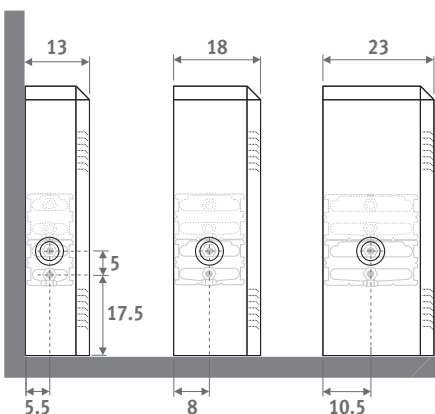

## DIMENSIONS (in cm)

Type 10/11    Type 15/16    Type 20/21  
**MAXI WT • WALL TOP GRILL**

**STANDARD**    **TWIN**  
 Type 10/15/20    Type 11/16/21

**WITH DBE**

⚠ Plug socket or 12Vdc power supply required behind or alongside the radiator.

**MAXI WF • WALL FRONT GRILL**

**MAXI FT • FLOOR TOP GRILL**

**MAXI FF • FLOOR FRONT GRILL**