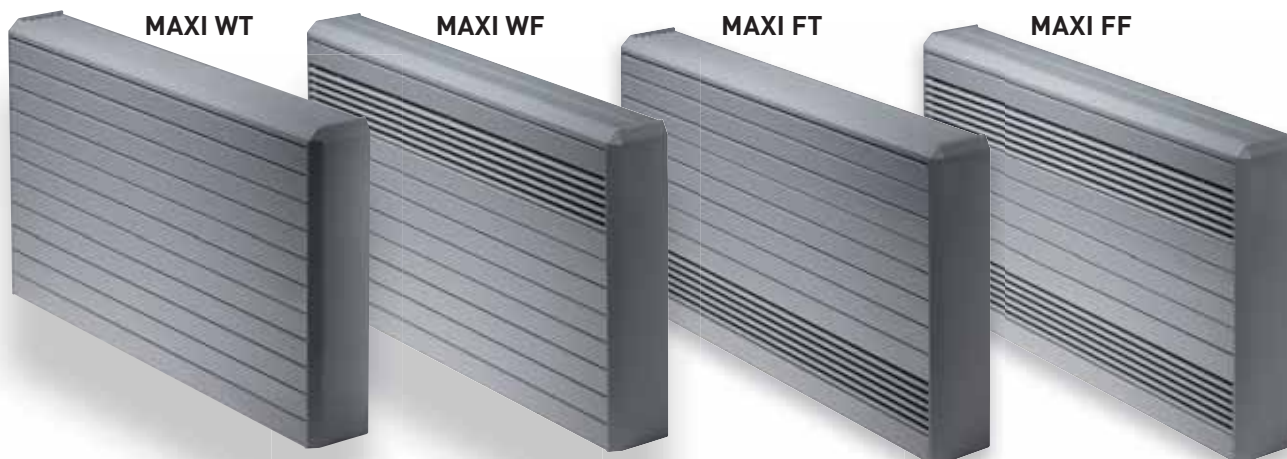

MAXI

DELIVERY

Delivered in a cardboard box, which can also be used as protection on site after installation.

Standard delivery:

- Low-H₂O heat exchanger with wall brackets, fixing kit, extended air vent 1/8" and drain plug 1/2"
- complete premounted casing for right handed bottom end connection

Delivery with DBE:

- number of DBE unit(s) varies according to the length
- operation, control and power supply 12VDC
- mounting instructions
- packed with the radiator

COLOURS

Environmentally friendly, scratch-resistant, high UV resistant powder coating.

Standard colours:

- traffic white RAL 9016 (233), smooth glossy finish
- sandblast grey (001), fine texture metallic lacquer

Other colours: see colour chart.

CONNECTION

Standard connection:

Bottom end left or right, to the wall or to the floor. Connection to the wall via the bottom of the casing, or totally concealed within the casing, depending on the valve or connection set chosen.

Optional high level valve:

add to the code of the radiator /30 (left) or /60 (right)

Ex. MAXW.044 063 10.XXX/
WF/60

High level valve details : see "Connection sets & Valves".

Optional remote controlled valve:

add to the code of the radiator /00.

Ex. MAXW.044 063 10.XXX/WF/00

For valve set prices see chapter "Connection sets & valves"

CONNECTION SETS

To the wall, totally concealed within the casing

TRV head and sleeve couplings Eurocone 3/4" included.

MAXI WT/WF

MAXI FT/FF

set 225

CODE 2-PIPE

€

COLO.SW2.JC.4...

64,80

COLO.SW2.JW.4...

55,30

fill in sleeve coupling code

Precision metal tube 14/1 114

Precision metal tube 15/1 115

Precision metal tube 16/1 116

RPE/ALU tube 16/2 616

Other connections:

See chapter "Connection sets and valves" for all connection options and technical information

ORDERING CODE