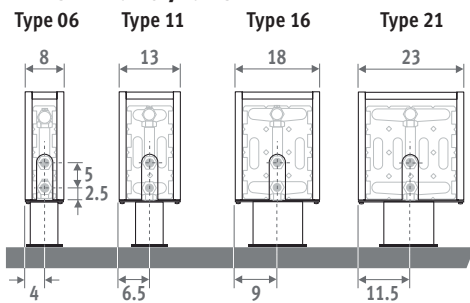

HEIGHT 023 / 028