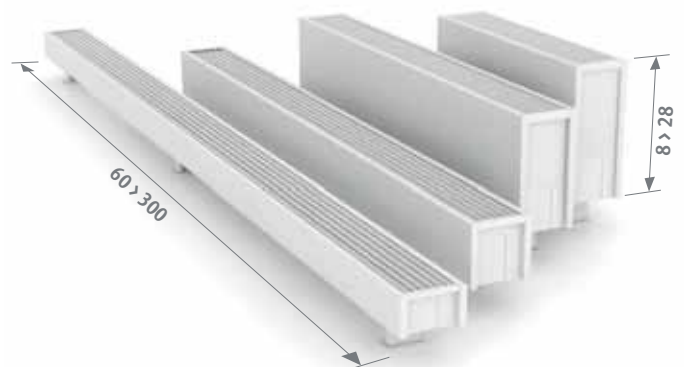

### CONNECTION

Standard connection:  
Height 008: opposite end connection, flow left or right  
Other heights: same end connection, left or right connection

It is not possible to connect to the wall from inside the casing, as the casing includes a closed rear panel.