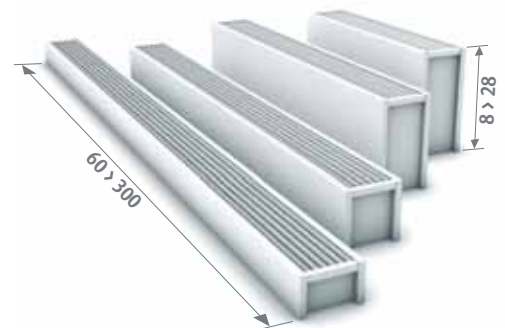

ORDERING CODE

code	height	length	type	colour
MINW .	008	060	09 .	XXX
<i>fill in colour code</i>