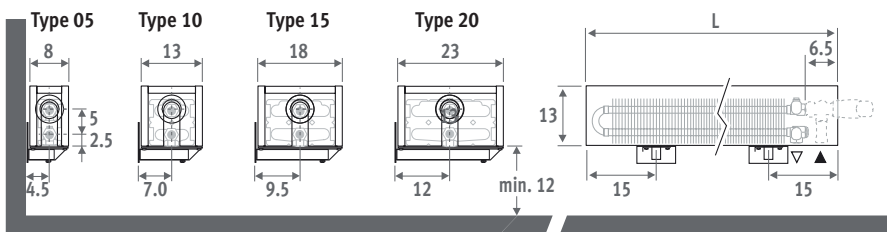

MINI WALL MOUNTED MODEL

DIMENSIONS (in cm)

HEIGHT 008 (opposite end connections)

HEIGHT 013

HEIGHT 023 / 028

Also available as freestanding model for glazed façades. See page 92.

ORDERING CODE

code	height	length	type	colour
MINW .	008	060	09 .	XXX
<i>fill in colour code</i>				

DELIVERY

Easy to install by one person.

Standard delivery:

- Low-H₂O heat exchanger, air vent 1/8" and drain plug 1/2"
- casing in one piece for connection left or right
- wall brackets in the same colour as the casing

COLOURS

Environmentally friendly, scratch-resistant, high UV resistant powder coating.

Standard colours:

- traffic white RAL 9016 (133), soft touch lightly structured satin lacquer
- sandblast grey (001), fine texture metallic lacquer

Other colours: see colour chart.

CONNECTION

Standard connection:

Height 008: opposite end connection, flow left or right

Other heights: same end connection, left or right connection.

It is not possible to connect to the wall from inside the casing, as the casing includes a closed rear panel.

CONNECTION SETS

Mini height 013/023/028

Connection to the floor:

use set 104

Connection to the wall:

Jaga H-valve for one or two pipe

TRV head and sleeve couplings Eurocone 3/4" included.

Mini height 008

Connection to the floor:

use set 222 (see page 163).

Connection to the wall:

use set 25 (see page 166) and

1 angle 90° M24xM24 (see page 170).

Set 103

CODE 1-PIPE/2-PIPE

€

COLO.HBSW.JC.4...

80,10

COLO.HBSW.JW.4...

70,70

fill in sleeve coupling code

Precision metal tube 14/1 114

Precision metal tube 15/1 115

Precision metal tube 16/1 116

RPE/ALU tube 16/2 616

Other connections:

See chapter "Connection sets and valves" for all connection options and technical information