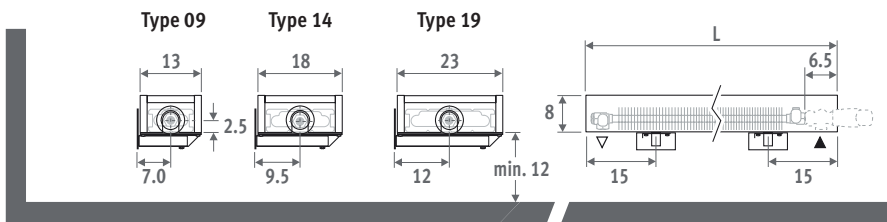

MINI WALL MOUNTED MODEL

DIMENSIONS (in cm)

HEIGHT 008 (opposite end connections)