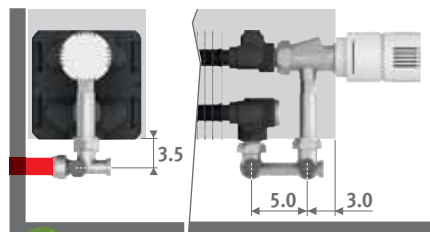

CONNECTION SETS

Mini height 013/023/028

Connection to the floor:

use set 104

Connection to the wall:

Jaga H-valve for one or two pipe

TRV head and sleeve couplings Eurocone 3/4" included.

Mini height 008

Connection to the floor:

use set 222 (see page 163).

Connection to the wall:

use set 25 (see page 166) and

1 angle 90° M24xM24 (see page 170).