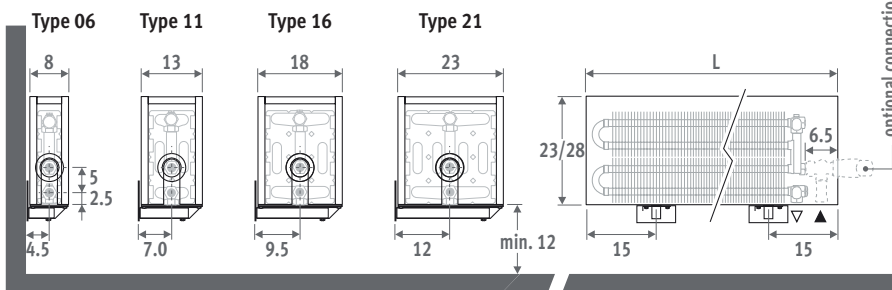

HEIGHT 023 / 028

Also available as freestanding model for glazed façades. See page 92.