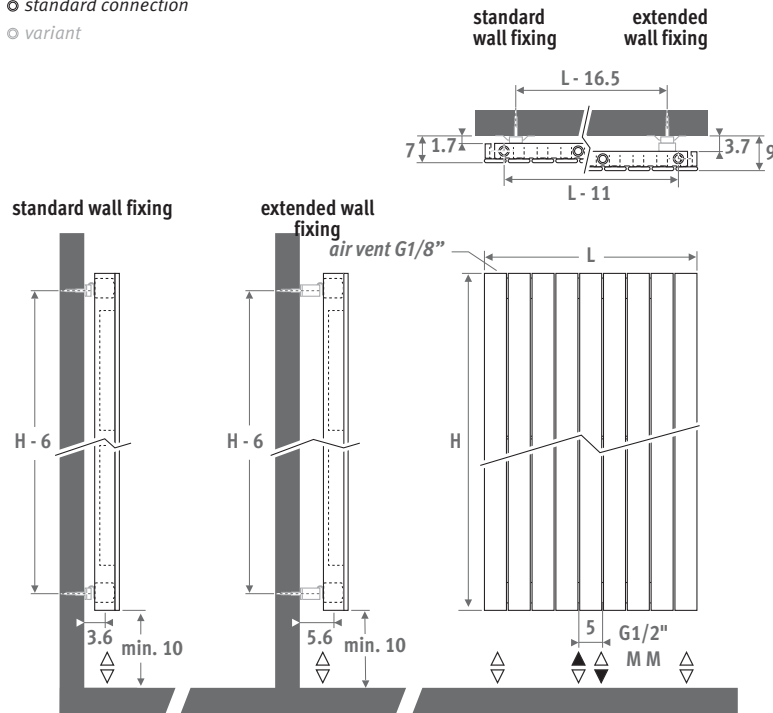

Horizontal version: see p. 186.  
Freestanding version: see p. 200.

PANEL PLUS VERTICAL traffic white 333

PANEL PLUS

## DIMENSIONS (in cm)

- standard connection
- variant

# PANEL PLUS

code height length colour conn.  
**PPVW . 180 024 . XXX /MM**  
 fill in colour code

	Watts 75/65	Watts 55/45	€ st. colour	€ other
--	----------------	----------------	-----------------	------------