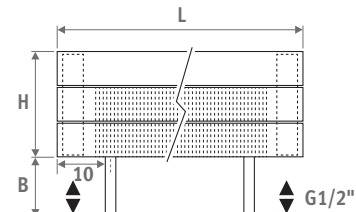

Horizontal version: see p. 186.
Vertical version: see p. 250.

PANEL PLUS FREESTANDING height 18 cm,
sandblast grey 001

PANEL PLUS FREESTANDING

PANEL PLUS FREESTANDING

DIMENSIONS (in cm)

PANEL PLUS FREESTANDING

- standard connection
- variant

H	12	18	>18
B	7.5	10 > 13	12 > 17

Type 22

Type 34

BENCH RADIATOR

L	T	S*	V*
120	99.0	2	2
160	69.5	3	2
200	89.5	3	2
240	109.5	3	3
280	86.5	4	3

* S = number of bench supports,
V = number of feet

Other colours: see colour chart.

CONNECTION

Code:

1° number = flow

2° number = return

Standard connection:

Code 18, reversible 18 or 81

Other connections (no surcharge):