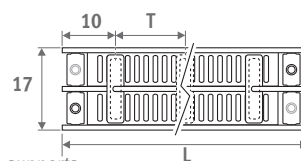

Horizontal version: see p. 186.
Vertical version: see p. 250.

PANEL PLUS FREESTANDING height 18 cm,
sandblast grey 001

PANEL PLUS FREESTANDING

PANEL PLUS FREESTANDING

DIMENSIONS (in cm)

PANEL PLUS FREESTANDING

- standard connection
- variant

H	12	18	>18
B	7.5	10 > 13	12 > 17

Type 22

Type 34

BENCH RADIATOR

L	T	S*	V*
120	99.0	2	2
160	69.5	3	2
200	89.5	3	2
240	109.5	3	3
280	86.5	4	3

* S = number of bench supports,
V = number of feet

DELIVERY

Standard delivery

- connection 18 underneath
- standard feet for installation on finished floor
- chrome-plated air vent and drain plug G1/2"
- pre-mounted grille

Standard delivery bench radiator