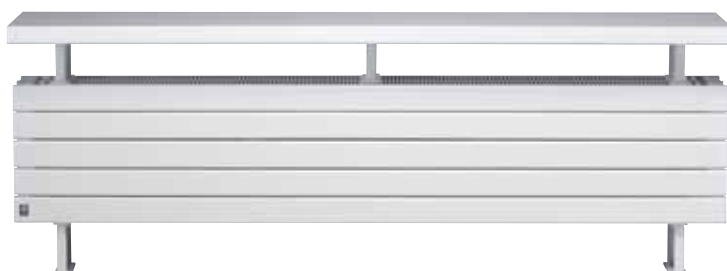

Type	Watts 75/65	Watts 55/45	€ st. colour	€ other
L H 031					
060	22	571	287	632,20	758,70
	34	1018	485	993,70	1192,50
080	22	761	382	710,90	853,10
	34	1357	647	1113,50	1336,20
100	22	951	477	787,60	945,20
	34	1697	809	1232,90	1479,30
120	22	1142	573	855,60	1026,90
	34	2036	970	1352,50	1623,30
140	22	1332	669	937,10	1124,70
	34	2375	1132	1472,20	1766,60
160	22	1522	764	1009,20	1211,20
	34	2715	1294	1592,10	1910,70
180	22	1713	860	1083,90	1300,80
	34	3054	1455	1711,80	2054,50
200	22	1903	955	1157,40	1389,00
	34	3393	1617	1831,50	2197,80
220	22	2093	1051	1255,90	1507,20
	34	3733	1779	1976,60	2372,10
240	22	2283	1146	1330,60	1596,70
	34	4072	1940	2096,20	2515,40
260	22	2474	1242	1407,40	1689,00
	34	4411	2102	2216,00	2659,40
280	22	2664	1337	1486,10	1783,50
	34	4751	2264	2335,70	2803,10
300	22	2854	1433	1562,80	1875,50
	34	5090	2426	2455,50	2946,70

EN442 output at 20°C room temperature

Panel Plus freestanding is available from height 6 cm up to 31 cm and length 60 cm up to 460 cm. See: www.theradiatorfactory.com

PANEL PLUS BENCH RADIATOR

Bench not included

code height length type colour conn.
PPHF . 031 120 34 . XXX /18 /BE
fill in colour code —|

	Type	Watts 75/65	Watts 55/45	€ st. colour	€ other
L H 031					
120	34	2199	1158	1407,70	1689,50
160	34	2932	1544	1669,00	2002,80
200	34	3665	1929	1908,30	2290,10
240	34	4398	2315	2173,20	2607,80
280	34	5131	2701	2434,00	2921,00

Bench not included EN442 output at 20°C room temperature

EN 442