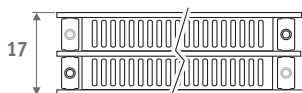

Horizontal version: see p. 186.
Vertical version: see p. 250.

PANEL PLUS FREESTANDING height 18 cm,
sandblast grey 001

PANEL PLUS FREESTANDING

PANEL PLUS FREESTANDING

DIMENSIONS (in cm)

PANEL PLUS FREESTANDING

- standard connection
- variant

H	12	18	>18
B	7.5	10 > 13	12 > 17

Type 22

Type 34

BENCH RADIATOR

L	T	S*	V*
120	99.0	2	2
160	69.5	3	2
200	89.5	3	2
240	109.5	3	3
280	86.5	4	3

* S = number of bench supports,
V = number of feet