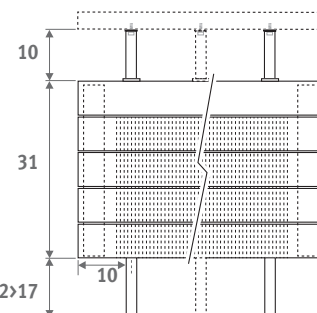

Horizontal version: see p. 186.
Vertical version: see p. 250.

PANEL PLUS FREESTANDING height 18 cm,
sandblast grey 001

PANEL PLUS FREESTANDING

PANEL PLUS FREESTANDING

DIMENSIONS (in cm)

PANEL PLUS FREESTANDING

- standard connection
- variant

H	12	18	>18
B	7.5	10 > 13	12 > 17

Type 22

Type 34

BENCH RADIATOR

L	T	S*	V*
120	99.0	2	2
160	69.5	3	2
200	89.5	3	2
240	109.5	3	3
280	86.5	4	3

* S = number of bench supports,
V = number of feet