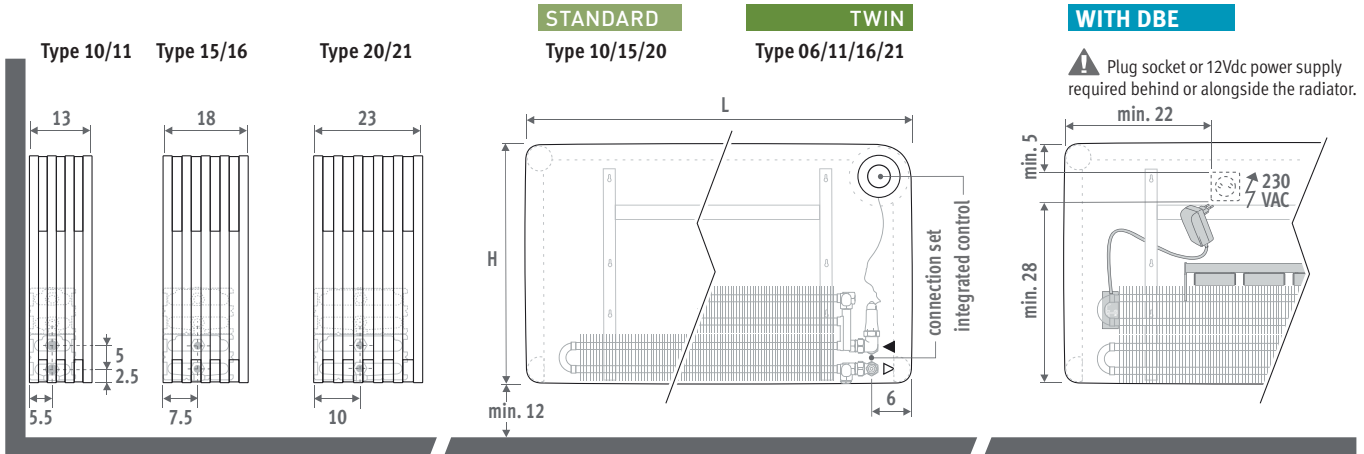

PLAY PIANO

PLAY

PLAY

DIMENSIONS (in cm)

DELIVERY

Delivered in a cardboard box, which can also be used as protection on site after installation. standard delivery:

- Low-H₂O heat exchanger with wall brackets and fixing kit, air vent 1/8" and drain plug 1/2"
- one piece casing, completely mounted, consisting of lacquered MDF panels with anodised aluminium spacer rings
- premounted and integrated control in the front panel in the top right hand corner, included valve and sleeve couplings for connection to the wall or to the floor
- pencil-proof grille

	code	length	type	model
ORDERING CODE	5641.000	060	10	/PLA
L	Type 10/11	15/16	20/21	€
060	28,10	31,00	32,10	
080	29,60	33,30	34,80	
100	31,40	36,10	37,80	
120	34,30	39,50	44,30	

PLAW.HHH LLL TT.XXX/XX/XXX/...