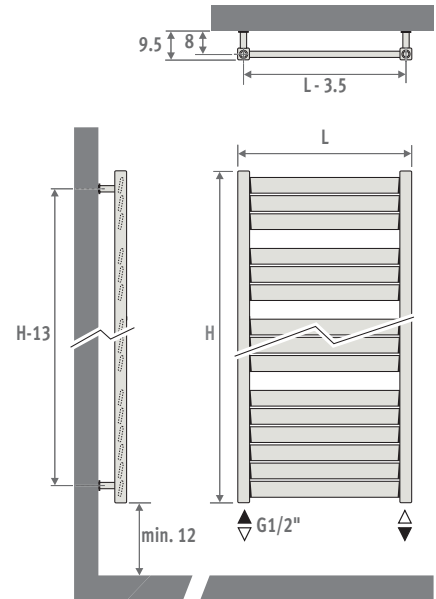

jaga

Eyecatchers

SANI LOUVRE

€ 2016-2017.EX

DIMENSIONS (in cm)

DELIVERY

- connection 18/81 below
- wall fixing
- chrome-plated air vent and drain plug G1/2"

COLOURS

CONNECTION

Code:

1° number = flow

2° number = return

Standard connection:

Code 18, reversible 18 or 81

Other connections (no surcharge):

- top connection:
 - enter code 45 or 54. Insert pipe included. Has to be mounted in the return.
 - Always mount an air vent on the central heating pipework.
- side connection:
 - enter code 41 or 58.
- single point connection: see chapter "Connection set & Valves" - set 81 or 82.
 - Not possible with a radiator on feet.
- electric heating element and mixed application: see "Parts & Options"

CONNECTION SETS

Connection set to the wall Jaga Deco double angled

TRV head and sleeve couplings included.

set 35	CHROME	€
	CODE.JH2.DW.1...	147,90
	CODE.JH2.DC.1...	158,70

fill in sleeve coupling code

Precision metal tube 15/1	115
Precision metal tube 16/1	116
Precision metal tube 18/1	118
RPE/ALU tube 16/2	316
RPE/ALU tube 18/2	318

L	H 205			
040	1053	552	800,10	960,00
050	1250	652	873,50	1048,20
060	1447	752	925,10	1110,00
070	1644	852	975,30	1170,40
080	1841	953	1027,10	1232,50
100	2234	1152	1130,20	1356,20

EN442 output at 20°C room temperature