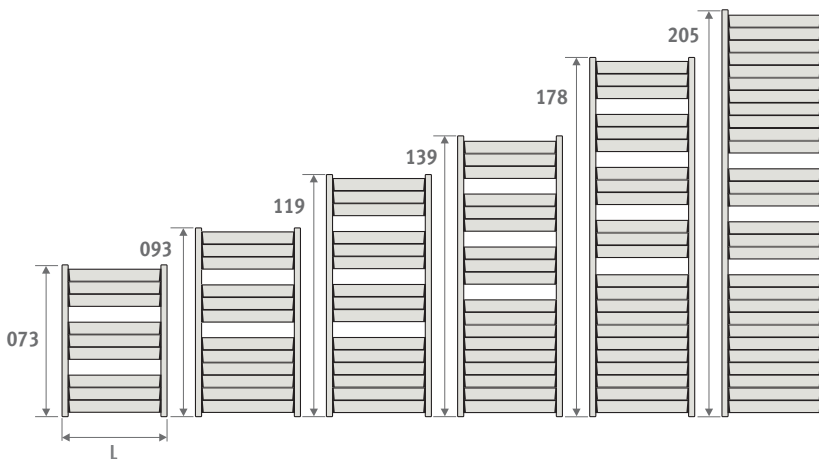

CONNECTION

Code:

1° number = flow

2° number = return

Standard connection:

Code 18, reversible 18 or 81

Other connections (no surcharge):

- top connection:
 - enter code 45 or 54. Insert pipe included. Has to be mounted in the return.
 - Always mount an air vent on the central heating pipework.
- side connection:
 - enter code 41 or 58.
- single point connection: see chapter "Connection set & Valves" - set 81 or 82.
 - Not possible with a radiator on feet.
- electric heating element and mixed application: see "Parts & Options"

CONNECTION SETS

Connection set to the wall Jaga Deco double angled

TRV head and sleeve couplings included.

set 35	CHROME	€
	CODE.JH2.DW.1...	147,90
	CODE.JH2.DC.1...	158,70

fill in sleeve coupling code

Precision metal tube 15/1	115
Precision metal tube 16/1	116
Precision metal tube 18/1	118
RPE/ALU tube 16/2	316
RPE/ALU tube 18/2	318

Other connection sets and sleeve couplings

See chapter "Connection sets and valves" for all connection options and technical information.

SANI LOUVRE

code height length colour conn.
SLOW . 073 040 . XXX /18
fill in colour code —