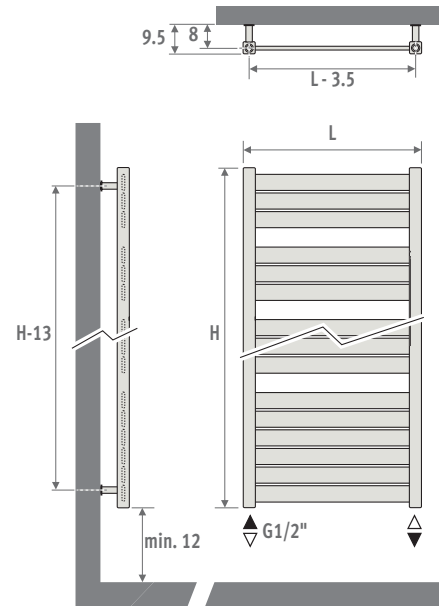

jaga

Eyecatchers

SANI PANEL

€ 2016-2017.EX

DIMENSIONS (in cm)

DELIVERY

- connection 18/81 below
- wall fixing
- chrome-plated air vent and drain plug G1/2"

COLOURS

CONNECTION

Code:

1° number = flow

2° number = return

Standard connection:

Code 18, reversible 18 or 81

Other connections (no surcharge):

- top connection:
 - enter code 45 or 54. Insert pipe included. Has to be mounted in the return.
 - Always mount an air vent on the central heating pipework.
- side connection:
 - enter code 41 or 58.
- single point connection: see chapter "Connection set & Valves" - set 81 or 82.
 - Not possible with a radiator on feet.
- electric heating element and mixed application: see "Parts & Options"

CONNECTION SETS

Connection set to the wall Jaga Deco Double angled

TRV head and sleeve couplings included.

set 35
CHROME €

 CODE.JH2.DW.1... **147,90**

 CODE.JH2.DC.1... **158,70**

fill in sleeve coupling code

L H 178

040	732	382	700,90	840,90
050	887	462	762,90	915,50
060	1041	541	797,20	956,60
070	1196	620	836,20	1003,50
080	1351	700	874,40	1049,30
100	1660	858	951,80	1142,20

L H 205

040	860	451	800,10	960,00
050	1039	543	873,50	1048,20
060	1218	636	925,10	1110,00
070	1397	729	975,30	1170,40
080	1576	821	1027,10	1232,50
100	1934	1006	1130,20	1356,20