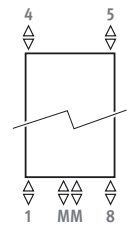

Also available in chrome version.

CONNECTION

Code:

1° number = flow

2° number = return

Standard connection:

- central connection MM below or on top, flow left or right. Connection 18 or 81 is also possible

Other connections:

When assigning a different connection code MM will be removed (no surcharge - extended delivery time).

- top connection: enter code 45 or 54. Insert pipe included. Has to be mounted in the return. Always mount an air vent on the central heating pipework.
- side connection: enter code 41 or 58
- single point connection: see chapter "Connection set & Valves" - set 81 or 82. Not possible with a radiator on feet.
- one pipe connection with code MM and connection set 41 or 42.
- electric heating element and mixed application: see "Parts & Options"