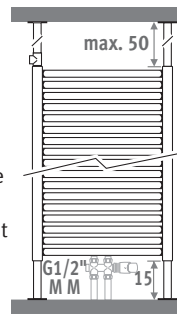

CODE	€	€	€
	st. colour	other	chrome
SROF.HHHLLL.XXX/MM	108,90	129,30	209,70

ELECTRIC VERSION

Not possible with chrome-plated version.

Completely pre-assembled and filled radiator.

With electric element Eco-Comfort

H	L	Watts	€	€
			st. colour	other
93	050	600	900,00	996,20
122	050	750	965,50	1074,50
137	060	1000	1048,50	1170,80
175	060	1250	1162,20	1307,30
205	060	1500	1282,70	1450,70

Add to the ordering code of the radiator /EL

Ex.: SROW.122050.XXX/EL

With electric element and infra-red remote control

H	L	Watts	€	€
			st. colour	other
93	050	600	1272,00	1368,30
137	050	900	1360,40	1477,50

Add to the ordering code of the radiator /IR

Ex.: SROW.122050.XXX/IR

Other models and technical info see "Parts & Options".

The classic towel-rail. A combination of simple timeless design and high heat output !