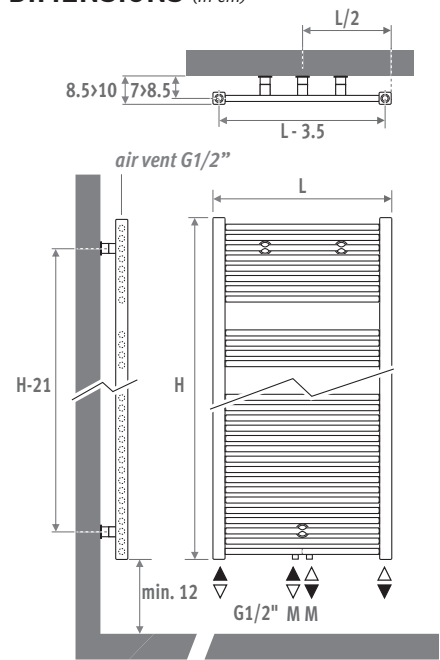

jaga

Eyecatchers

SANI RONDA

€ 2016-2017.EX

DIMENSIONS (in cm)

DELIVERY

- central connection MM underneath
- wall fixing
- chrome-plated air vent and 3 drain plugs G1/2"

COLOURS

Also available in chrome version.

CONNECTION

Code:

1° number = flow

2° number = return

Standard connection:

- central connection MM below or on top, flow left or right. Connection 18 or 81 is also possible

Other connections:

When assigning a different connection code MM will be removed (no surcharge - extended delivery time).

- top connection: enter code 45 or 54. Insert pipe included. Has to be mounted in the return. Always mount an air vent on the central heating pipework.
- side connection: enter code 41 or 58
- single point connection: see chapter "Connection set & Valves" - set 81 or 82. Not possible with a radiator on feet.
- one pipe connection with code MM and connection set 41 or 42.
- electric heating element and mixed application: see "Parts & Options"

SANI RONDA

code height length colour conn.
SROW . 063 040 . XXX /MM
 fill in colour code

Watts	Watts	€	€	€
75/65	55/45	st. colour	other	chrome

L H 063

040	268	141	412,30	494,80	---
050	322	169	418,30	502,00	---
060	376	196	435,00	522,10	---
070	429	223	459,00	550,80	---
080	483	251	476,50	571,70	---
100	590	305	510,60	612,70	---