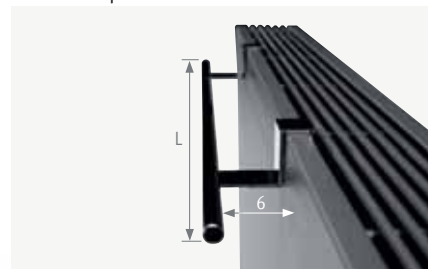

TOWEL RAIL

in chrome-plated aluminium

CODE	L	€
5501.001	56	198,70
5501.002	66	198,70