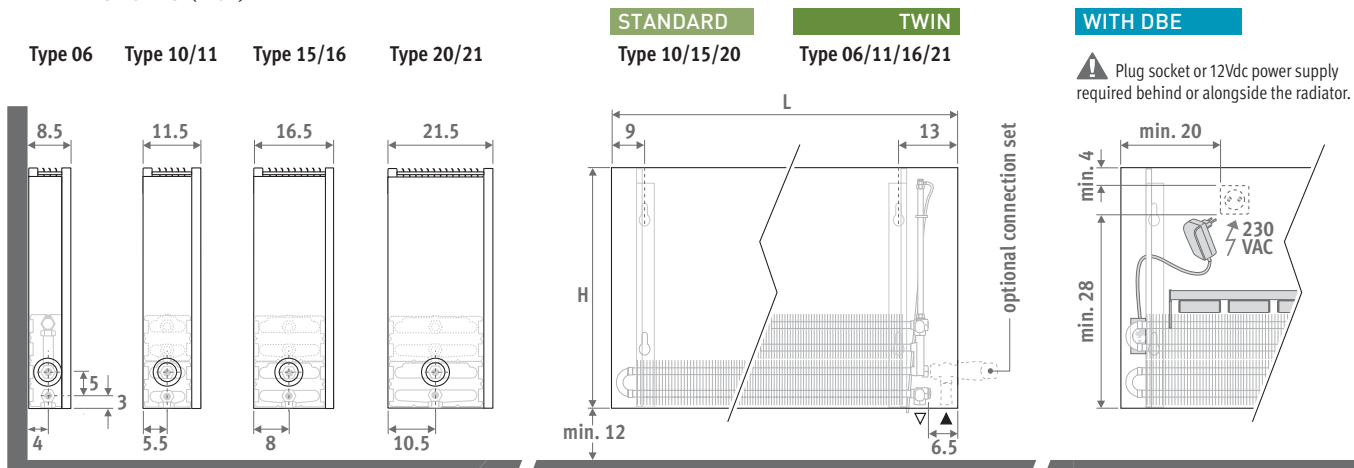

design award
winner

DBE option for high output from compact sizes at super-low temperatures from 28°C.

35
30

STRADA

DIMENSIONS (in cm)

DELIVERY

Easy to install by one person. Delivered in a cardboard box, which can also be used as protection on site after installation.

Standard delivery:

- Low-H₂O heat exchanger with wall brackets, fixing kit, extended air vent 1/8" and drain plug 1/2"
- partially pre-mounted casing for connection left or right at low level
- cover plate in stainless steel effect for the side panel at the opposite end from the valve