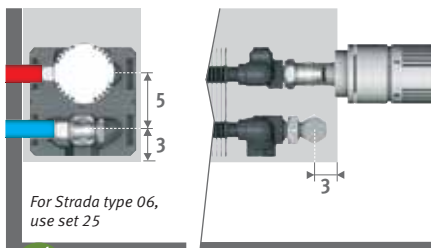

Bottom end left or right, to the wall or to the floor. Connection to the wall via the bottom of the casing, or totally concealed within the casing, depending on the valve or connection set chosen.

Optional high level valve:

add to the code of the radiator /30 (left) or /60 (right)

Ex. STRW.035 050 06.xxx/**60**

High level valve details: see "Connection sets & Valves".

Optional remote controlled valve:

add to the code of the radiator /00.

Ex. STRW.035 050 06.xxx/**00**

For valve set prices see chapter "Connection sets & valves"

CONNECTION SETS

To the wall, totally concealed within the casing

TRV head and sleeve couplings Eurocone 3/4" included.