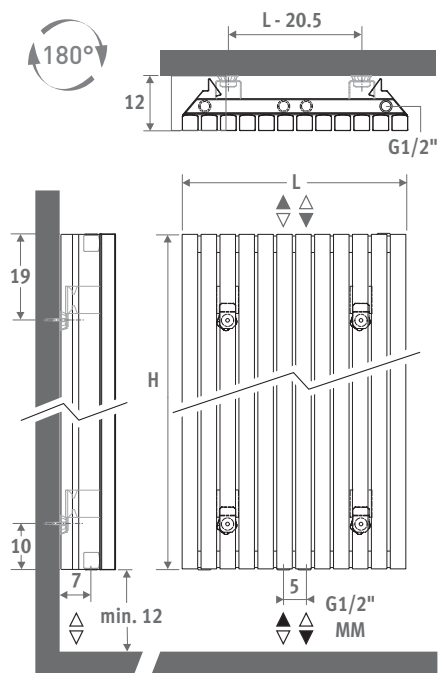

TETRA traffic white 333

TETRA

DIMENSIONS (in cm)

code	height	length	colour	conn.
TETW .	180	033 . XXX	/MM	
fill in colour code —				

	Watts	Watts	€	€
	75/65	55/45	st. colour	other

L	H 180			
033	984	517	700,50	840,50
041	1230	646	829,00	994,80
050	1476	775	1007,30	1208,70
058	1722	905	1155,00	1386,00
067	1986	1043	1333,30	1600,00

L	H 200			
033	1120	582	752,50	903,10
041	1400	728	891,30	1069,60
050	1680	874	1082,40	1299,00
058	1960	1019	1241,50	1489,80
067	2240	1165	1433,80	1720,50

EN442 output at 20°C room temperature

DELIVERY

- central connection MM underneath
- wall fixing
- chrome-plated air vent and drain plug G1/2"
- 2 side panels

Other colours: see colour chart.

CONNECTION

Standard connection:
central connection (code MM)

Tetra is symmetrical and can be mounted either way up.

One pipe connection:
connection sets 41, 42, 48 or 49
Max. 2 radiators per heating ring.