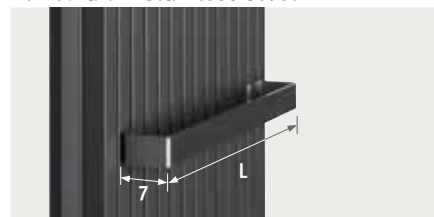

OPTIONS

Towel rail in stainless steel

CODE	L	min. L radiator	€
9042.03329.011	33	33	141,30
9042.03413.011	41	41	141,30
9042.03497.011	50	50	141,30
9042.03581.011	58	58	141,30
9042.03665.011	67	67	141,30

Towel rack in stainless steel