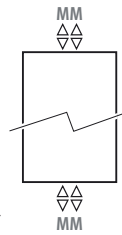

## HYDRAULIC CONNECTION

Standard connection:  
 central connection MM below or on top, flow left or right.

Top connection:  
 the radiator is symmetrical and can be mounted either way up. Provide an air vent on the central heating pipework above the radiator.