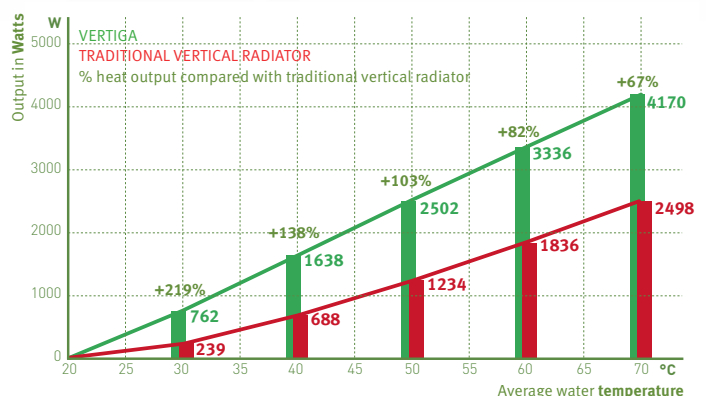

THE TOP PERFORMER FACTOR

Brand new Dynamic vertical radiator system for high output even at low water temperatures

VERTIGA PRIMO

Casing Primo model, In painted steel

Easy to install fully pre-assembled cassette

Whisper-quiet boosters

Sound insulation for a whisper-quiet operation

2 Corrosion-free Low-H₂O heat exchangers in copper/aluminium

Pre-perforated openings for electrical cabling

12V power supply and automatic control

Whisper-quiet boosters

Pencil-proof air intake at the top and bottom

Traditional MM connection (central bottom end)

Hidden vertical design grilles distribute the warm air all around the room

UNIQUE DESIGN PERFORMANCE

perfect warm-up of the room through horizontal heat distribution across the complete height of the radiator

9x faster warm-up

very high power even at super-low water temperatures

10 to 30% energy savings compared with under floor heating or heavy steel radiators

fully automatic operation driven by water temperature sensors

OUTPUT BASED ON WATER TEMPERATURE

Comparing Vertiga and a traditional vertical radiator of the same size
Sound pressure Vertiga max. 28 db(A)(in medium mode).