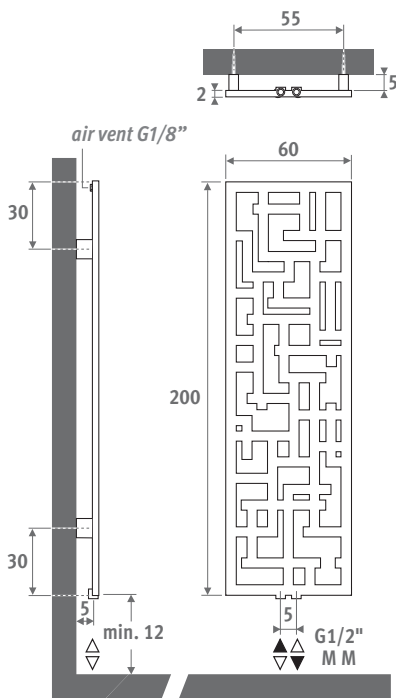

## DIMENSIONS (in cm)

### Other connection sets and sleeve couplings

See chapter "Connection sets and valves" for all connection options and technical information.

### STAINLESS STEEL

code	height	length	colour	conn.
<b>CROW . 200 060 . 012 /MM</b>				
	Watts	Watts		€
	75/65	55/45		
<b>L</b>	<b>H 200</b>			
<b>060</b>				<b>3887,40</b>