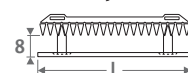

OPTIONS

Towel rail / hat rack in chrome-plated aluminium