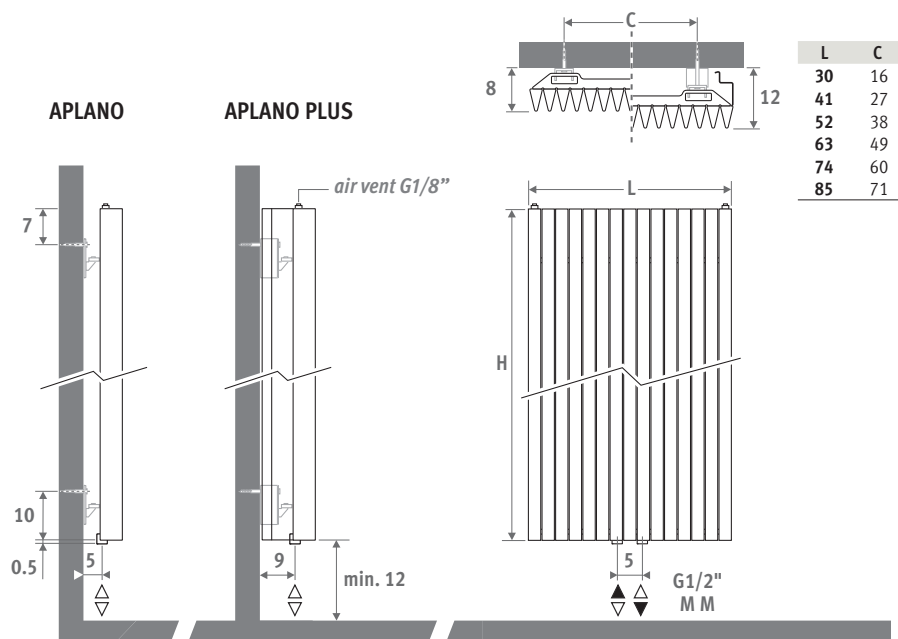

Top 10
Design
Award
Winner
2000

ISM 1999
DESIGN PLUS
Great History Award

IGUANA APLANO
traffic white 333, optional towel rail

IGUANA APLANO

IGUANA APLANO

DIMENSIONS (in cm)

APLANO APLANO PLUS

L	C
30	16
41	27
52	38
63	49
74	60
85	71

DELIVERY

- central connection MM underneath
- wall fixing
- 2 chrome-plated air vents G1/8"
- Iguana Plus is supplied with two side panels

COLOURS

Environmentally friendly, scratch-resistant, high UV resistant powder coating.

Standard colours:

- traffic white RAL 9016 (333), smooth satin matt
- sandblast grey (001), fine texture metallic

Other colours: see colour chart.

CONNECTION

Top connection: specify code 45 or 54 instead of MM (1° number is flow).