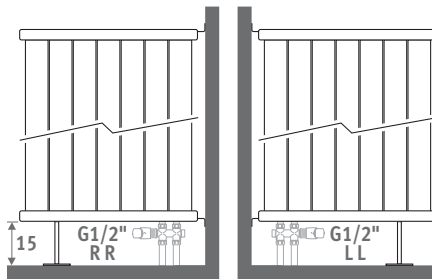

CODE	€	
	st. colour	other
Deco Panel Vertical Single PVSS.HHHLLL.XXX/RR	76,50	91,80
PVSS.HHHLLL.XXX/LL	76,50	91,80
Deco Panel Vertical Double PVDS.HHHLLL.XXX/RR	76,50	91,80
PVDS.HHHLLL.XXX/LL	76,50	91,80

Deco Panel Vertical is available from height 120 cm up to 300 cm and from length 32 cm up to 120 cm, see: www.radiatorfactory.com

SINGLE

code	height	length	colour	conn.
PVSW .	180	028 .	XXX	/MM
fill in colour code _____				

L	H 180	Watts	Watts	€	€
		75/65	55/45	st. colour	other
028	490	251	312,40	374,90	
040	736	377	426,20	511,50	
053	981	502	538,30	646,10	
066	1226	628	651,30	781,70	
078	1471	753	765,50	918,60	
091	1716	878	878,20	1053,90	
103	1962	1004	990,40	1188,50	
116	2207	1130	1104,40	1325,20	

L	H 192	Watts	Watts	€	€
		75/65	55/45	st. colour	other
028	520	266	321,20	385,50	
040	781	400	440,20	528,20	
053	1041	533	559,20	671,00	
066	1301	666	678,20	813,80	
078	1561	799	795,40	954,50	
091	1821	932	913,00	1095,60	
103	2082	1065	1031,00	1237,10	
116	2342	1198	1151,00	1381,20	

L	H 200	Watts	Watts	€	€
		75/65	55/45	st. colour	other
028	540	276	329,10	394,90	
040	811	415	449,90	539,90	
053	1081	553	571,90	686,40	
066	1351	691	693,90	832,80	
078	1621	829	815,90	979,00	
091	1891	967	935,90	1123,10	
103	2162	1106	1057,80	1269,30	
116	2432	1244	1180,60	1416,90	

L	H 220	Watts	Watts	€	€
		75/65	55/45	st. colour	other
028	590	301	344,80	413,90	
040	886	452	474,80	569,70	
053	1181	603	604,70	725,70	
066	1476	754	736,60	883,90	
078	1771	904	866,40	1039,70	
091	2066	1055	996,20	1195,40	
103	2362	1206	1125,20	1350,20	
116	2657	1357	1256,10	1507,40	

L	H 240	Watts	Watts	€	€
		75/65	55/45	st. colour	other
028	641	327	363,00	435,50	
040	961	490	500,60	600,70	
053	1282	654	640,60	768,70	
066	1602	817	777,30	932,70	
078	1922	980	917,10	1100,50	
091	2243	1144	1054,90	1266,00	
103	2563	1307	1192,70	1431,30	
116	2884	1471	1331,40	1597,70	

L	H 260	Watts	Watts	€	€
		75/65	55/45	st. colour	other
028	692	353	379,80	455,80	
040	1037	528	525,40	630,50	
053	1383	705	673,20	807,80	
066	1729	881	819,90	983,90	
078	2075	1057	965,60	1158,80	
091	2421	1234	1113,20	1335,80	
103	2766	1409	1259,90	1512,00	
116	3112	1586	1406,80	1688,20	

DOUBLE

code	height	length	colour	conn.
PVDW .	180	028 .	XXX	/MM
fill in colour code _____				

L	H 180	Watts	Watts	€	€
		75/65	55/45	st. colour	other
028	740	376	624,80	749,70	
040	1109	564	852,50	1022,90	
053	1479	752	1076,60	1291,90	
066	1849	941	1302,70	1563,20	
078	2219	1129	1530,80	1837,00	
091	2589	1317	1756,70	2108,00	
103	2958	1505	1980,50	2376,70	
116	3328	1693	2208,80	2650,50	

L	H 192	Watts	Watts	€	€
		75/65	55/45	st. colour	other
028	779	396	642,30	770,80	
040	1169	595	880,30	1056,40	
053	1558	793	1118,30	1342,00	
066	1948	991	1356,30	1627,50	
078	2338	1189	1590,40	1908,60	
091	2727	1387	1826,10	2191,40	
103	3117	1586	2062,00	2474,40	
116	3506	1784	2301,90	2762,30	

L	H 200	Watts	Watts	€	€
		75/65	55/45	st. colour	other
028	806	410	658,40	789,90	
040	1208	615	900,00	1080,00	
053	1611	820	1144,10	1372,90	
066	2014	1025	1387,70	1665,20	
078	2417	1230	1631,80	1958,10	
091	2820	1435	1871,90	2246,40	
103	3222	1639	2115,50	2538,70	
116	3625	1844	2361,30	2833,60