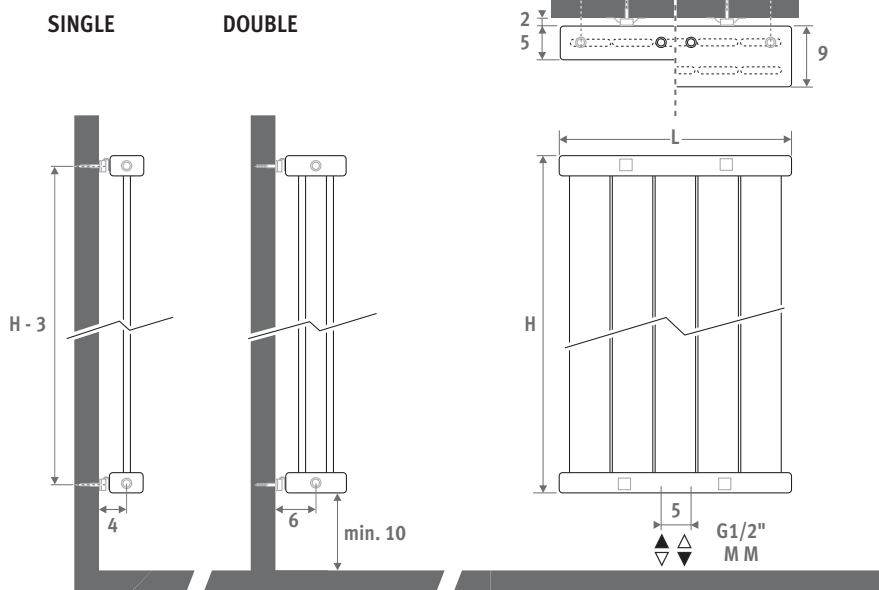

# DECO PANEL VERTICAL

DIMENSIONS (in cm)

SINGLE

DOUBLE

- standard connection
- variant

Also available in horizontal version. See page 192.