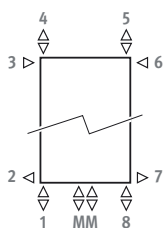

# DECO PANEL VERTICAL

DIMENSIONS (in cm)

SINGLE

DOUBLE

- standard connection
- variant

Also available in horizontal version. See page 192.

## CONNECTION

Code:

- 1° number = flow
- 2° number = return

Standard connection:

central connection MM below or on top, flow left or right.

Other connections (no surcharge)

- bottom connection: enter code 18 or 81
- top connection: enter code 45 or 54
- side connection: ordering code: specify 32, 67, 41 or 58. Code 32 or 67 not suitable for the perpendicular to the wall model PVSS/PVDS.
- cross-over connection: enter code 51 or 48