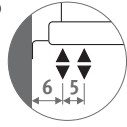

CODE	€	
	st. colour	other
Deco Panel Vertical Single PVSS.HHHLLL.XXX/RR	76,50	91,80
PVSS.HHHLLL.XXX/LL	76,50	91,80
Deco Panel Vertical Double PVDS.HHHLLL.XXX/RR	76,50	91,80
PVDS.HHHLLL.XXX/LL	76,50	91,80

Deco Panel Vertical is available from height 120 cm up to 300 cm and from length 32 cm up to 120 cm, see: www.radiatorfactory.com