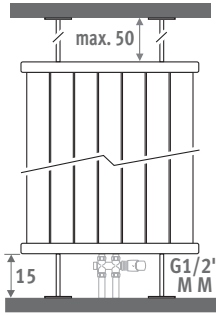

### Other connections:

See chapter "Connection sets and valves" for all connection options and technical information

## SURCHARGE FREESTANDING MODEL

For radiators from 53 cm up to max. 103 cm length.

Delivery:

- 2 feet
- 2 ceiling fixings
- connection MM G1/2"

Recommended connection set: set 42

CODE	€	
	st. colour	other
Deco Panel Vertical Single PVSF.HHHLLL.XXX/MM	102,00	122,40
Deco Panel Vertical Double PVDF.HHHLLL.XXX/MM	102,00	122,40

## SURCHARGE PERPENDICULAR TO THE WALL

For radiators from 53 cm up to max. 103 cm length.

Height max. 220 cm

Connection code: specify code LL or RR instead of MM

Delivery:

- 1 foot
- 2 side fixings
- connection LL or RR G1/2"